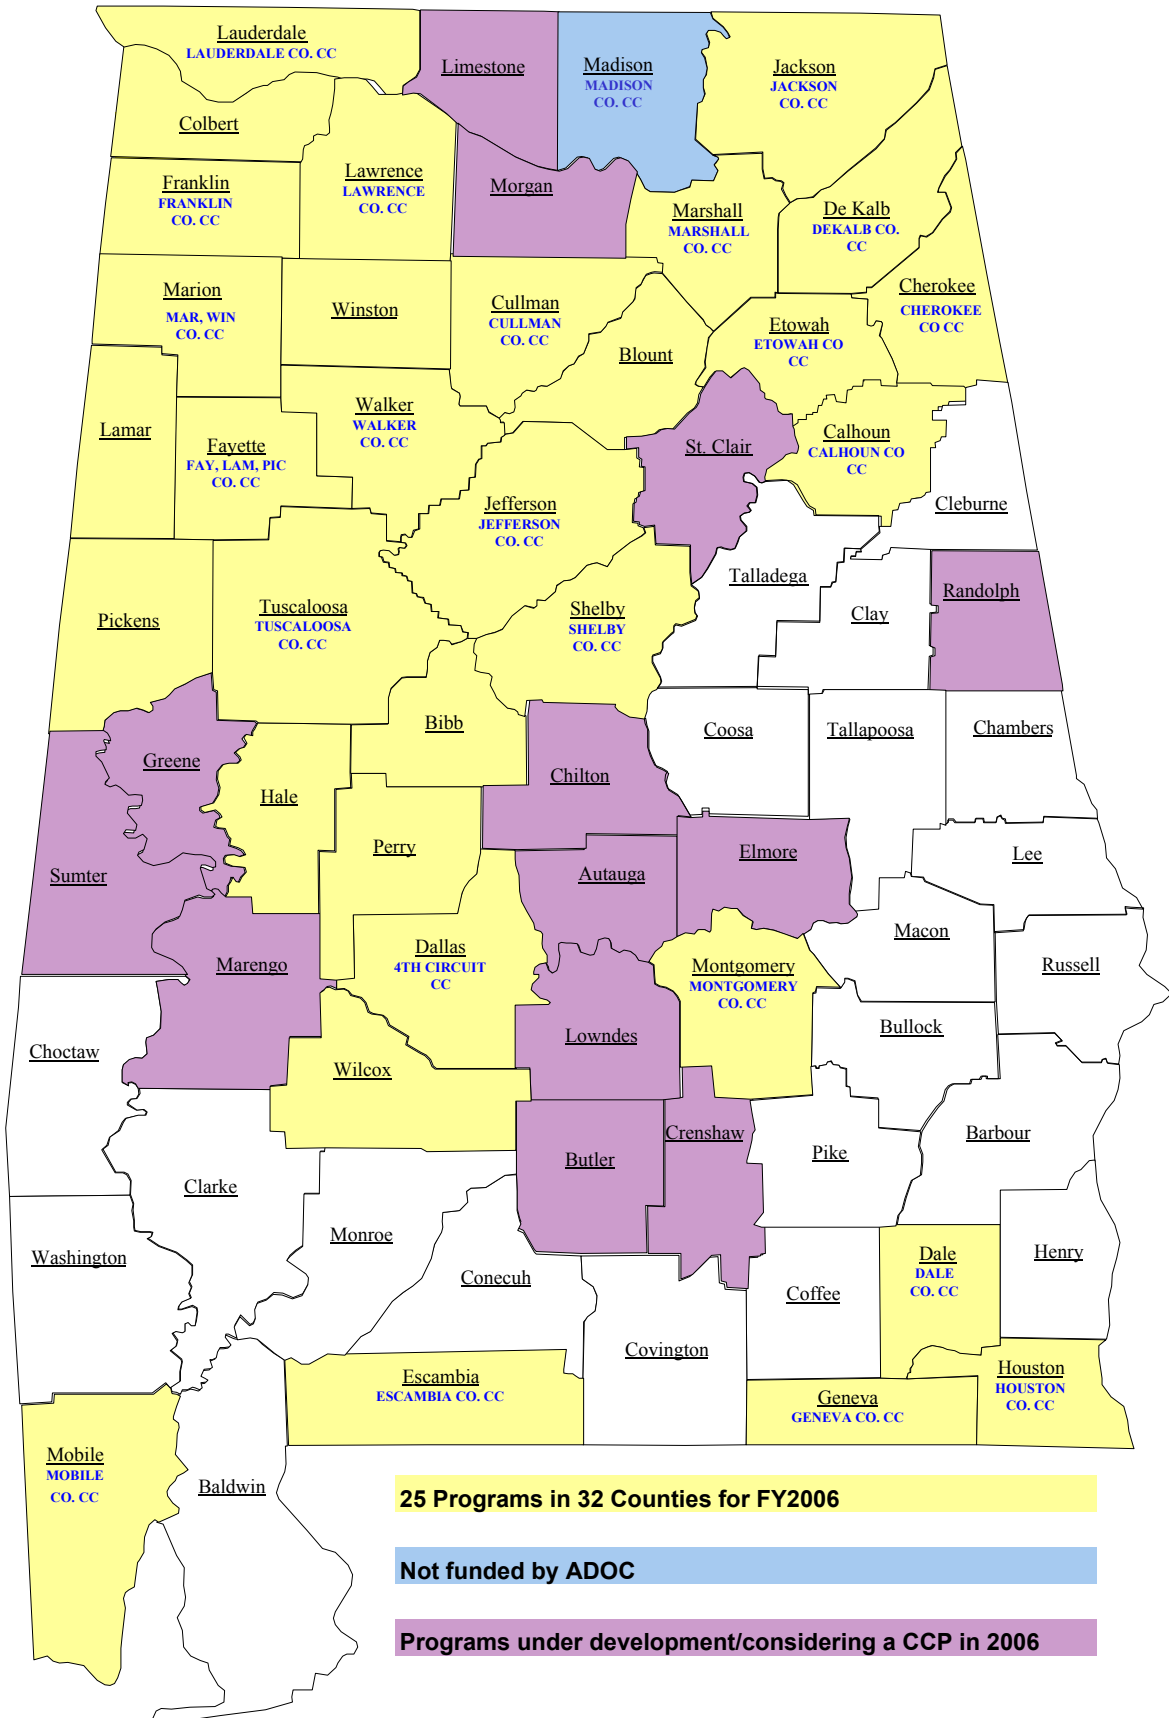

# ALABAMA COMMUNITY CORRECTIONS PROGRAMS

25 Programs in 32 Counties for FY2006

Not funded by ADOC

Programs under development/considering a CCP in 2006